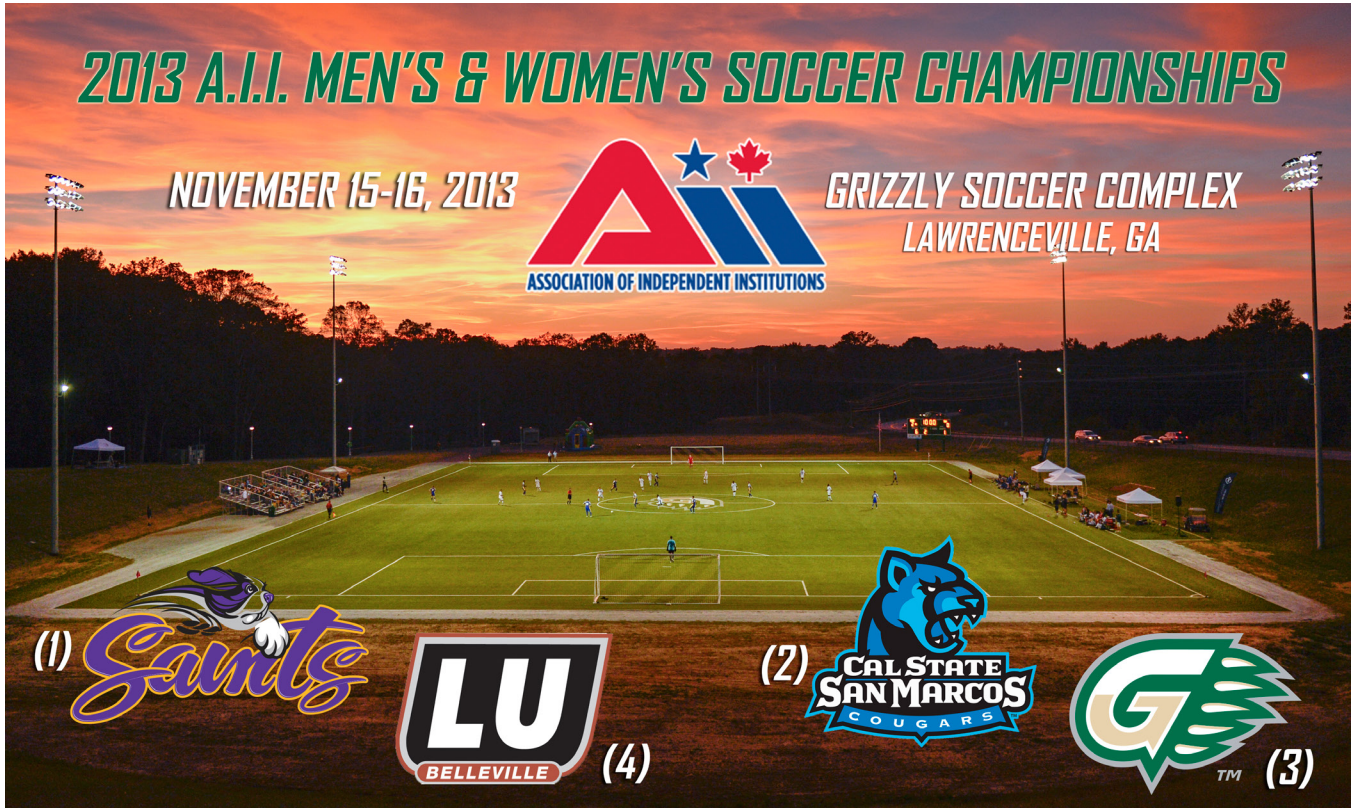

GRIZZLY GAME BYTES

FROM THE GEORGIA GWINNETT COLLEGE OFFICE OF ATHLETICS

GRIZZLYATHLETICS.COM

Nov. 12, 2013 - Issue 4

IT'S PLAYOFF TIME..

2013 A.I.I. MEN'S & WOMEN'S SOCCER CHAMPIONSHIPS

NOVEMBER 15-16, 2013

GRIZZLY SOCCER COMPLEX
LAWRENCEVILLE, GA

Friday, Nov. 15 - Saturday, Nov. 16

Grizzly Soccer Complex
Lawrenceville, Ga.

FREE admission with Claw Card

BE THERE, BE LOUD!

GGC Men vs. Cal State San Marcos

Friday - 1 p.m.

GGC Women vs. Cal State San Marcos

Friday - 7 p.m.

Winners advance to Saturday championships

GRIZZLY ATHLETICS

DEVELOPING LIFELONG LEADERS OF CHARACTER THROUGH ACADEMIC & ATHLETIC EXCELLENCE