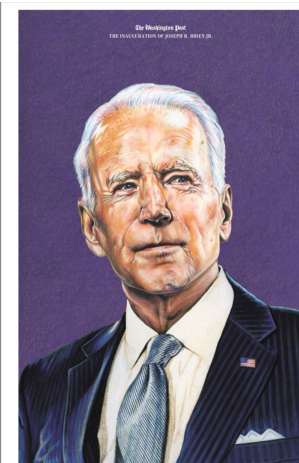

## SLA Art Faculty Have Work Featured Nationally

### Catherine Moore's Art Featured At Presidential Inauguration

The portrait of President Joe Biden by Associate Professor of Art, Catherine Moore, was published as a full-page, back cover for a special section in the inauguration issue of the Washington Post. Subsequently, it was selected by jury from over 7,000 other entries for inclusion in the American Illustration's 40th Anniversary Annual Award Book. American Illustration is one of the leading, juried annuals for illustration globally, and used as a "book of record" for creative professionals. The image is one of 426 included in the annual publication and was selected out of submissions from 1,342 artists, art directors, publishers, agencies, and schools to represent the best pictures from the year. *By Whitney Holley*

Left, *Washington Post* edition and Moore, above